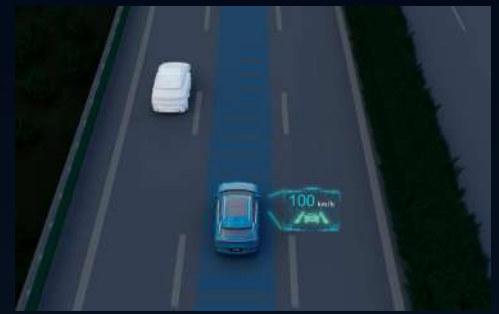

2026
BYD ATTO 3

FASTER · FURTHER · SMARTER

FASTER

- 0 - 100km/h in just 5.5s.
- DC fast charging up to 220kW.

FURTHER

- Driving Range up to 600km.

SMARTER

- Drive Safely with Smart Function (Enhanced ADAS system).

2026 BYD ATTO 3 SPECIFICATIONS

Item	Ultra	Premium
Dimensions		
Overall Length (mm)	4,455	
Overall Width (mm)	1,875	
Overall Height (mm)	1,615	
Wheel Track - Front / Rear (mm)	1,580	
Wheelbase (mm)	2,720	
Ground Clearance Unladen (mm)	175	170
Ground Clearance Laden (mm)	150	
Front Trunk Capacity (L)	-	101
Luggage Capacity - Min (L)	434	490
Luggage Capacity - Max (L)	1,340	1,360
Kerb Weight (kg)	1,750	1,880
Gross Vehicle Mass (kg)	2,160	2,410
Powertain		
Motor Type	Permanent Magnet Synchronous Motor	
Drivetrain	Front-wheel Drive	Rear-wheel Drive
Maximum Power (kW)	150	230
Maximum Torque (N·m)	310	380
Performance		
Acceleration 0-100km/h (s)	7.3	5.5
Driving Range: NEDC (km)	480	600
Seating Capacity	5	
Battery Type	BYD Blade Battery	
Battery Capacity (kWh)	60.48	74.88
Chassis		
Front Suspension	Macpherson strut	
Rear Suspension	Multi-link	
Front Brake	Ventilated disc	
Rear Brake	Disc	Ventilated disc
Wheel Type	Alloy	
Tyre Size	235/50 R18	
New Energy		
AC Charging Port - Type 2	7kW	11kW
DC Charging Port - CCS 2	110kW	220kW
Extended Range		
V2L Function	•	
Regenerative Braking	•	
Entertainment		
FM Radio	•	
*Bluetooth® Phone Connectivity and Audio Streaming	•	
15.6" Intelligent Touch Screen	•	
Dirac HD Sound®, 8 Speakers	•	
*Apple CarPlay® (Wired & Wireless)	•	
Voice Assistant	•	
*Music Streaming	•	
USB - C Port × 1 + USB - A Port × 1, Centre Console	•	
USB - C Port × 1 + USB - A Port × 1, Rear	•	