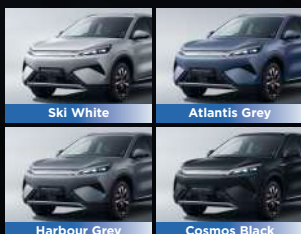

EXTERIOR COLOR OPTIONS

INTERIOR

DIMENSIONS