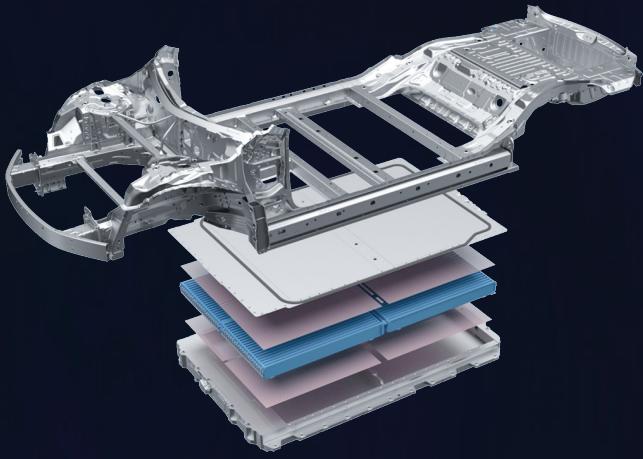

## Intelligent e-Platform 3.0

BYD's most advanced EV system, integrates BYD's Blade Battery and 8-in-1 Powertrain, achieving 89% efficiency and exceptional stability. With a Wide Temperature Heat Pump System and CTB technology, it ensures superior safety, handling, and a luxury vehicle grade torsional rigidity of 40,500 N.m/°.

## BYD iTAC Technology

Featuring high-end suspension (Double Wishbone + Multi-Link) and iTAC (Intelligence Torque Adaptation Control). iTAC intelligently allocates drive torque, minimizing skidding and enhancing safety. This advanced system also elevates handling comfort, ensuring a smooth and secure driving experience.

#### Ultra Strength

Withstood a 50-ton truck rolling over it, highlighting its durability