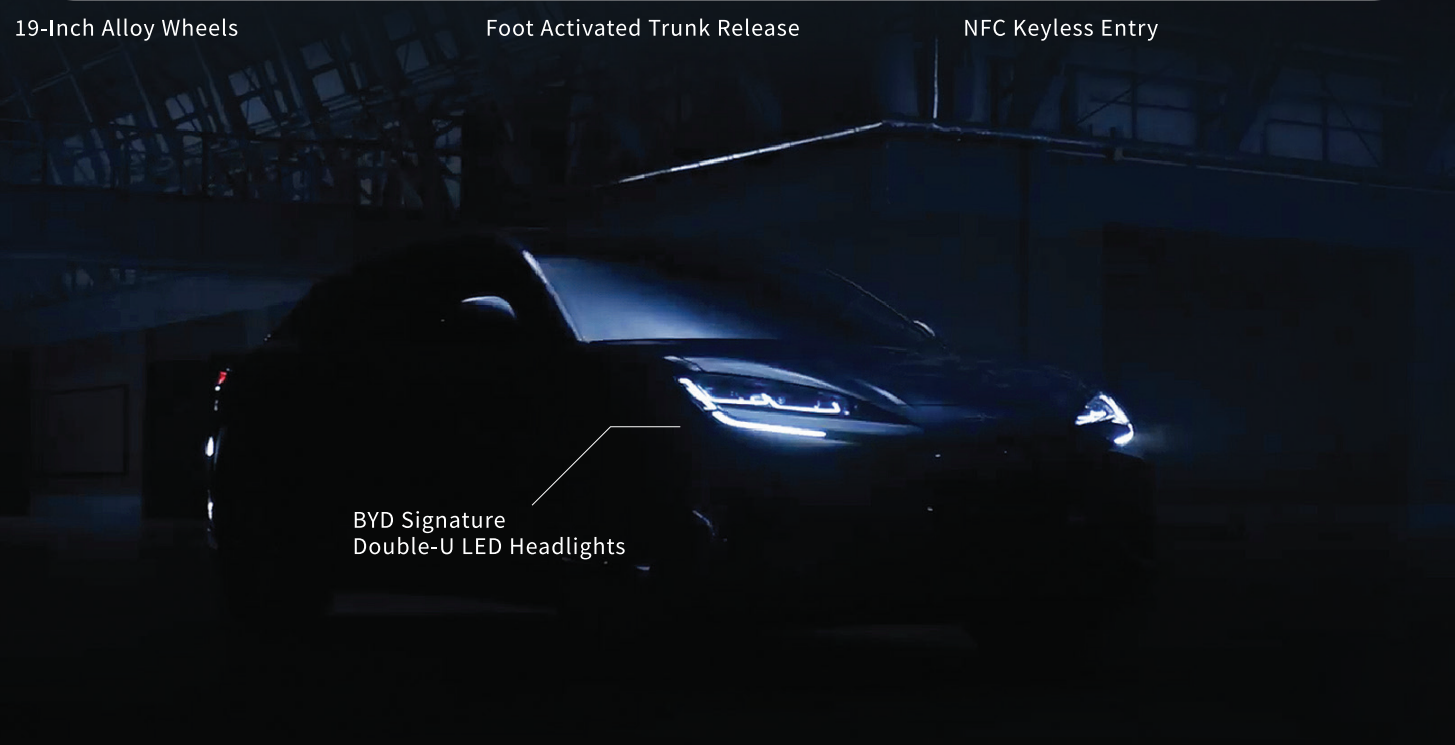

Premium Quilted Seating

Advanced Center Console w/ Wireless Charging Pad

Ultra Wide Panoramic Sunroof

## BYD ADVANCED DRIVER ASSISTANCE SYSTEMS (ADAS)

<p>Predictive Collision Warning (Front)</p>	<p>Door Open Warning (DOW)</p>	<p>Adaptive Cruise Control Calibration</p>	<p>High Beam Assist (HBA)</p>

BYD ADAS (Advanced Driver Assistance Systems) is a sophisticated suite of safety technologies utilizing advanced sensors and intelligent algorithms to enhance driver awareness and mitigate risks on the road.

Dynamic Water Drop LED Tail Light

19-Inch Alloy Wheels

Foot Activated Trunk Release

NFC Keyless Entry

BYD Signature  
Double-U LED Headlights

**0.28 cd**  
Ultra Low Drag  
Efficiency Boost

**4.5 sec**  
0-100km/h  
With 523bhp