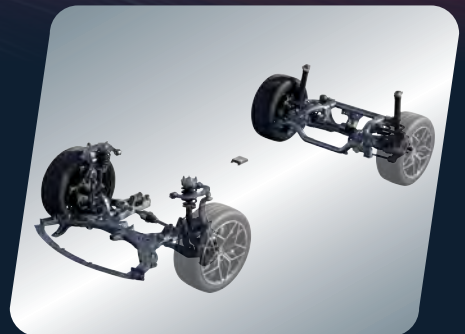

BYD

THE NEW BYD SEAL

SEAL THE ///
SPEED

3.8s
(0-100km/h)

Driving Range
(NEDC) 650KM

DiSus-C
Intelligent Damping Body Control System
(Active Suspension)

Latest Enhancement in The New BYD SEAL

19" Alloy Rim with Red Colour Brake Caliper

Electric Sunshade for Panoramic Sunroof

BYD Digital Key (NFC+Bluetooth)

THE NEW BYD SEAL SPECIFICATIONS

Dimensions	Extended Range AWD	
	Premium	Performance
Overall length (mm)	4,800	
Overall width (mm)	1,875	
Overall height (mm)	1,460	
Wheel track - front / rear (mm)	1,620/1,625	
Wheelbase (mm)	2,920	
Minimum turning radius (m)	5.7	
Ground clearance unladen (mm)	149	145
Front trunk capacity (L)	53	
Rear trunk capacity (L)	400	
Kerb weight (kg)	2,055	2,185
Gross vehicle mass (kg)	2,501	2,631
Traction Motor		
Drivetrain	Rear Drive	All-Wheel Drive
Front motor type	/	Squirrel cage induction asynchronous motor
Front motor maximum power (kW)	/	160
Front motor maximum torque (N·m)	/	310
Rear motor type	Permanent magnet synchronous motor	
Rear motor maximum power (kW)	230	230
Rear motor maximum torque (N·m)	360	360
Maximum power (kW)	230	390
Maximum torque (N·m)	360	670
Performance		
Acceleration 0-100km/h (s)	5.9	3.8
Electric range:	650	580
NEDC combined cycle (km)		
WLTP combined cycle (km)	570	520
Seating capacity	5	
Battery type	BYD Blade Battery	
Battery capacity (kWh)	82.56	
Chassis		
Front suspension	Double Wishbone	
Rear suspension	Multi-Link	
BYD DiSus-C (NEW)	—	•
Frequency Selective Damping (FSD) shock absorbers	•	—
Front disc brake	Ventilated & Drilled	Ventilated & Drilled
Rear disc brake	Ventilated	Ventilated
Front brake caliper	Fixed	Fixed (Red Colour) [NEW]
Wheel type	Alloy	Alloy
Tyre size	235/45 R19	235/45 R19