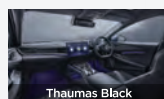

INTERIOR COLOR